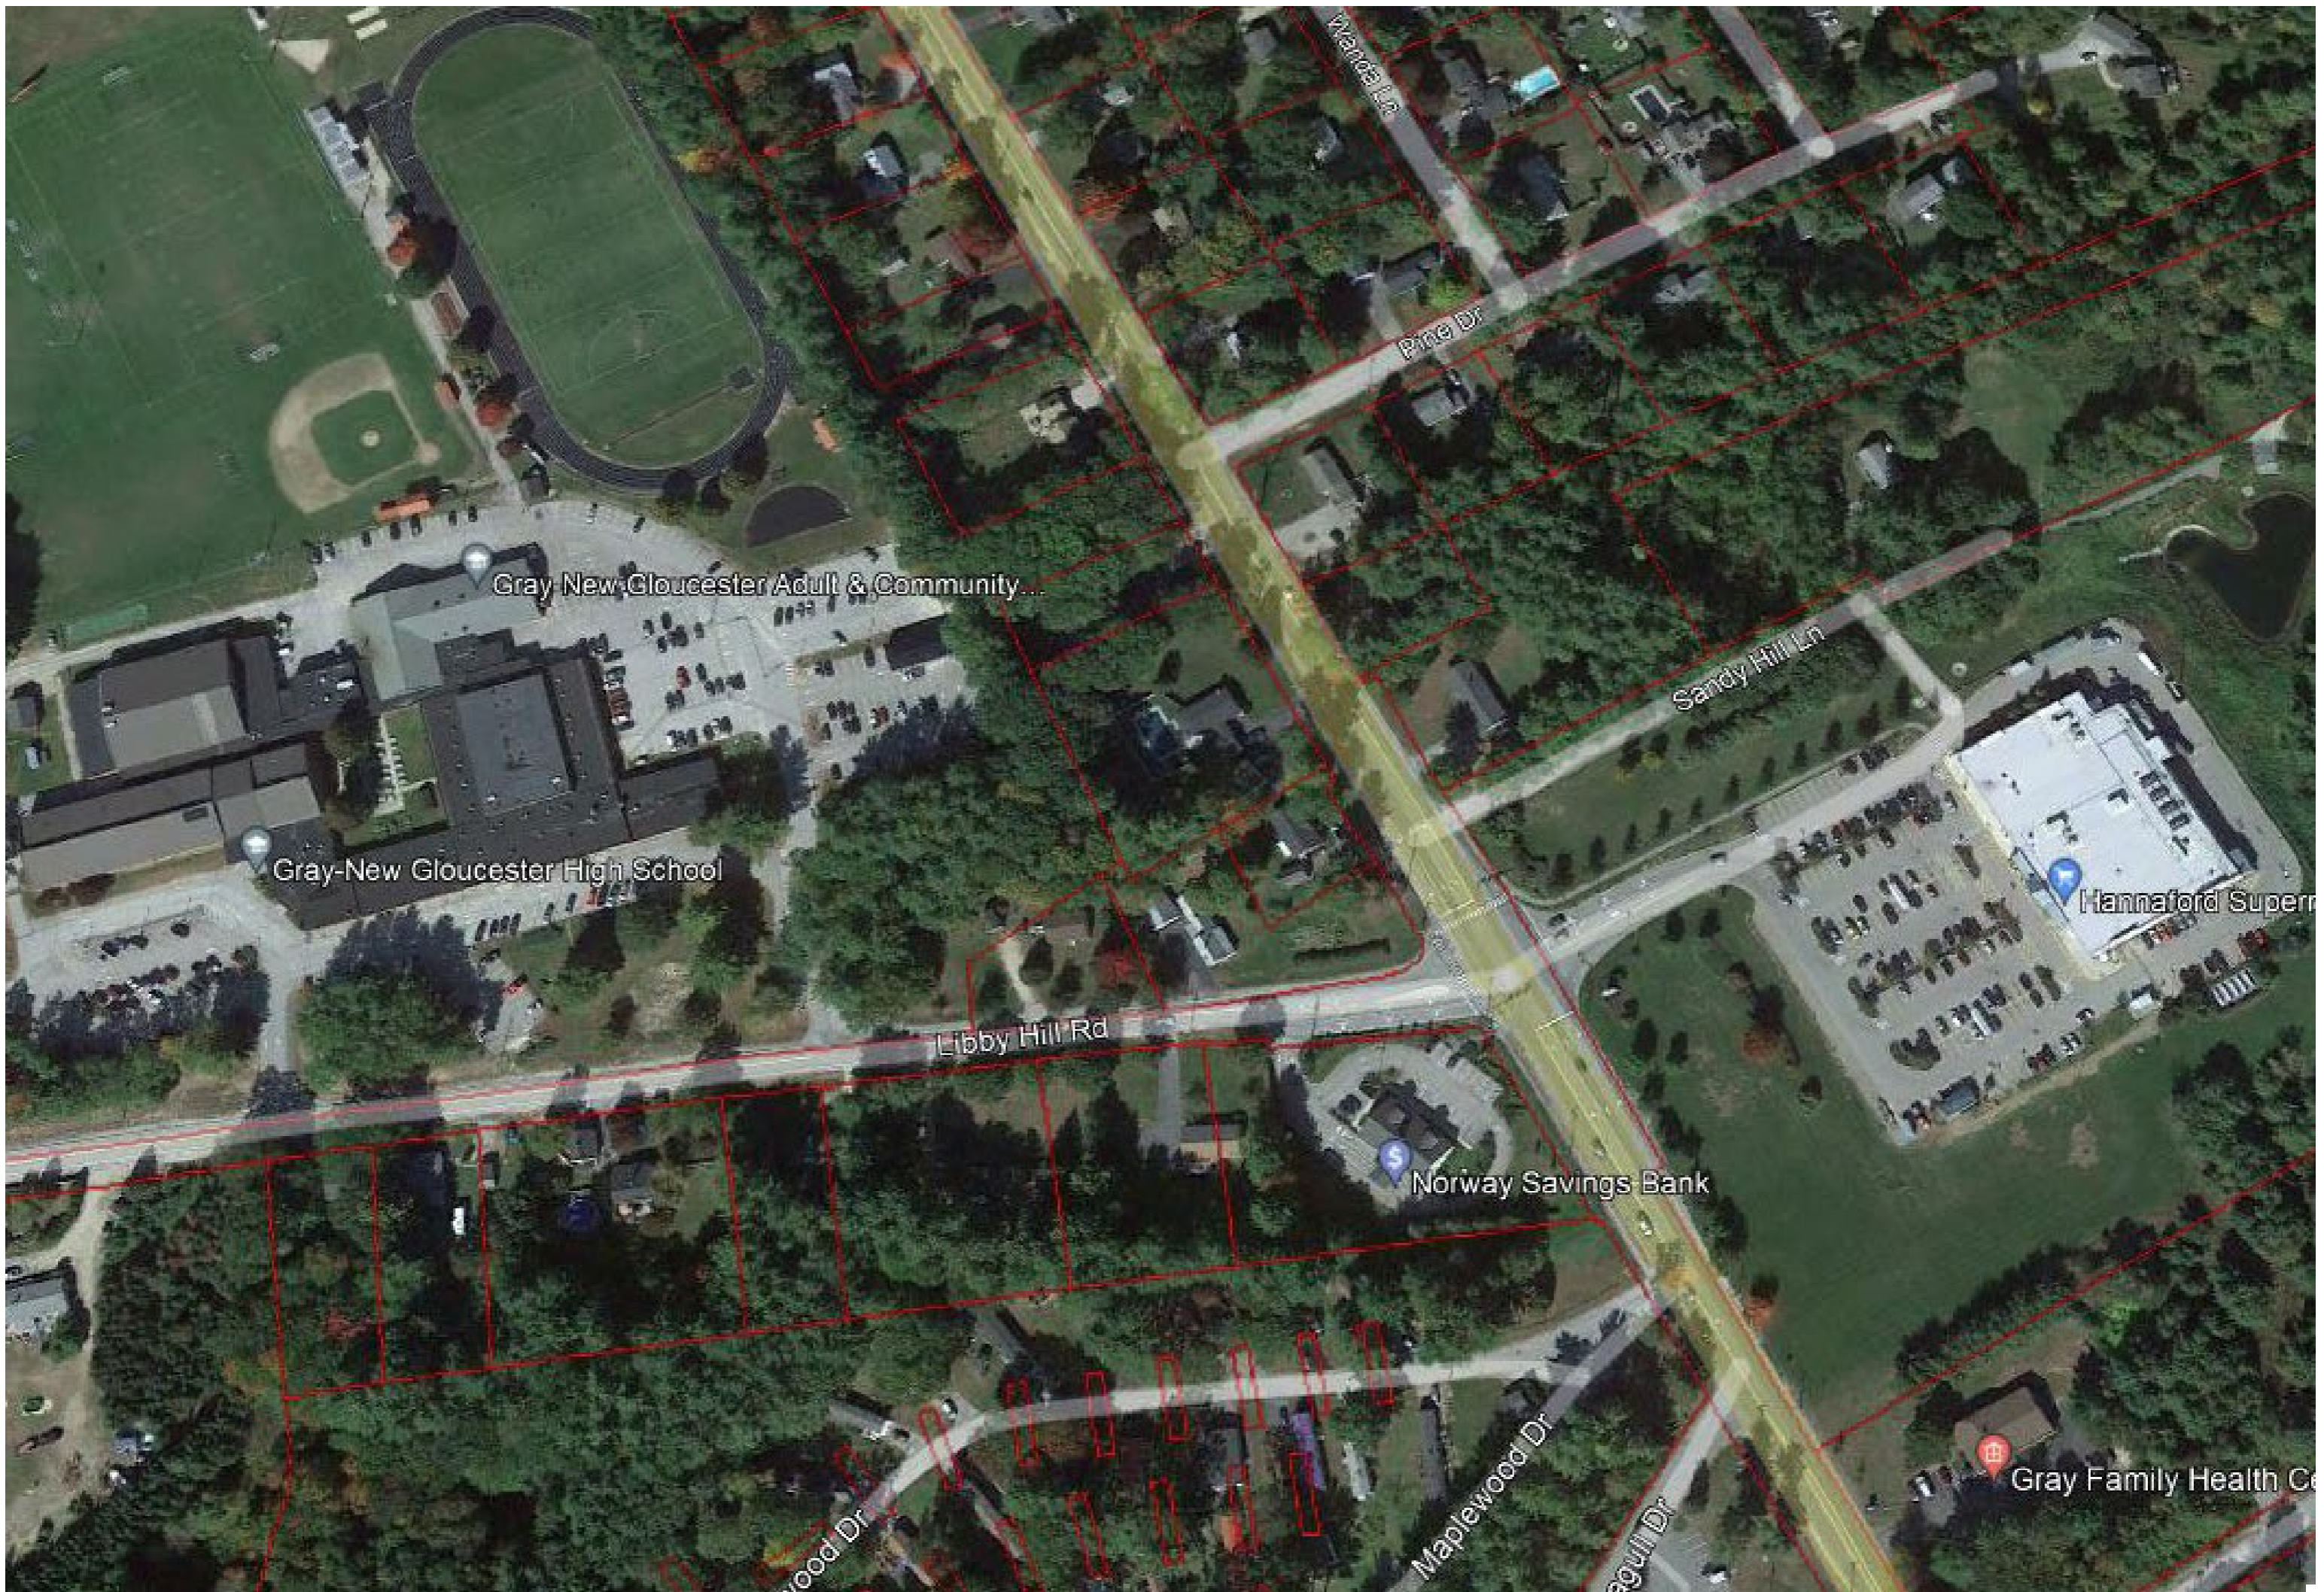

Gray New Gloucester Adult & Community...

Gray-New Gloucester High School

Libby Hill Rd

Norway Savings Bank

Hannaford Superm

Gray Family Health C