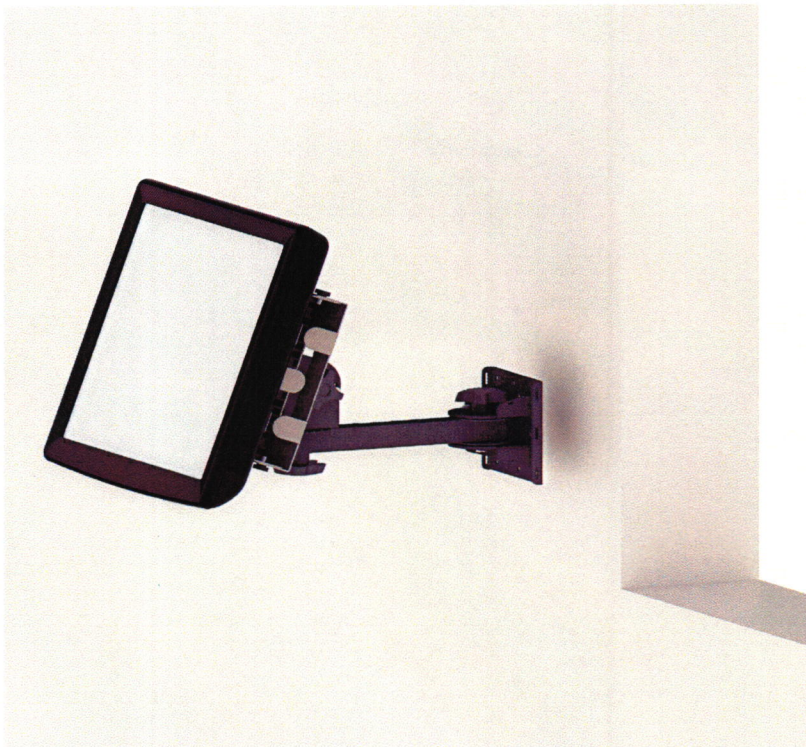

Product Images

Product Info Sheet

Basic Wall Mount KDS Support Package for a VESA Touchscreen + any Controller

\$225.00

Basic Wall Mount KDS Support Package for a VESA Touchscreen + any Controller is available for purchase in increments of 1