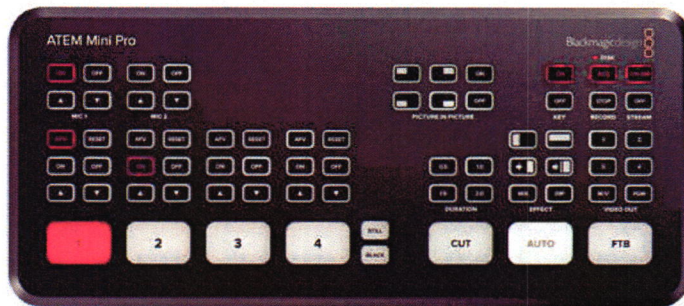

BLSWATEMMP

Blackmagic Design ATEM Mini Pro HDMI Live Stream Switcher

BH #BLSWATEMMP • MFR #SWATEMMINIBPR

Back-Ordered

\$595.00

Key Features

- 4-Channel Live Stream HDMI Switcher
- Control up to Four BMPCC 6K/4K Cameras
- Live Tally, Stream and Record Status
- Record Button, Channel Preview Multiview
- 2-Channel Digital Audio Mixer per Source
- HDMI Output, Ethernet ATEM Control
- Media Player, Computer Input Support
- Upstream and Downstream Keyers
- Color and Pattern Generators
- DVE Transition, Chroma/Luma Keyers

In the Box

- Blackmagic Design ATEM Mini Pro HDMI Live Stream Switcher
- 12V Power Supply with International Adapters
- Limited 1-Year Warranty

The Professional's Source Since 1973

420 9th Ave. at 34th St. in New York City
www.bhphotovideo.com