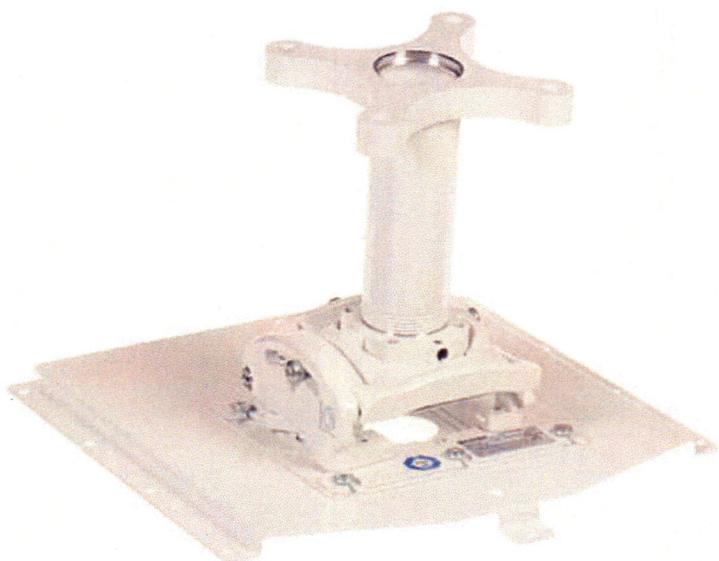

Key Features

- Compatible with Most Inverted Projectors

0